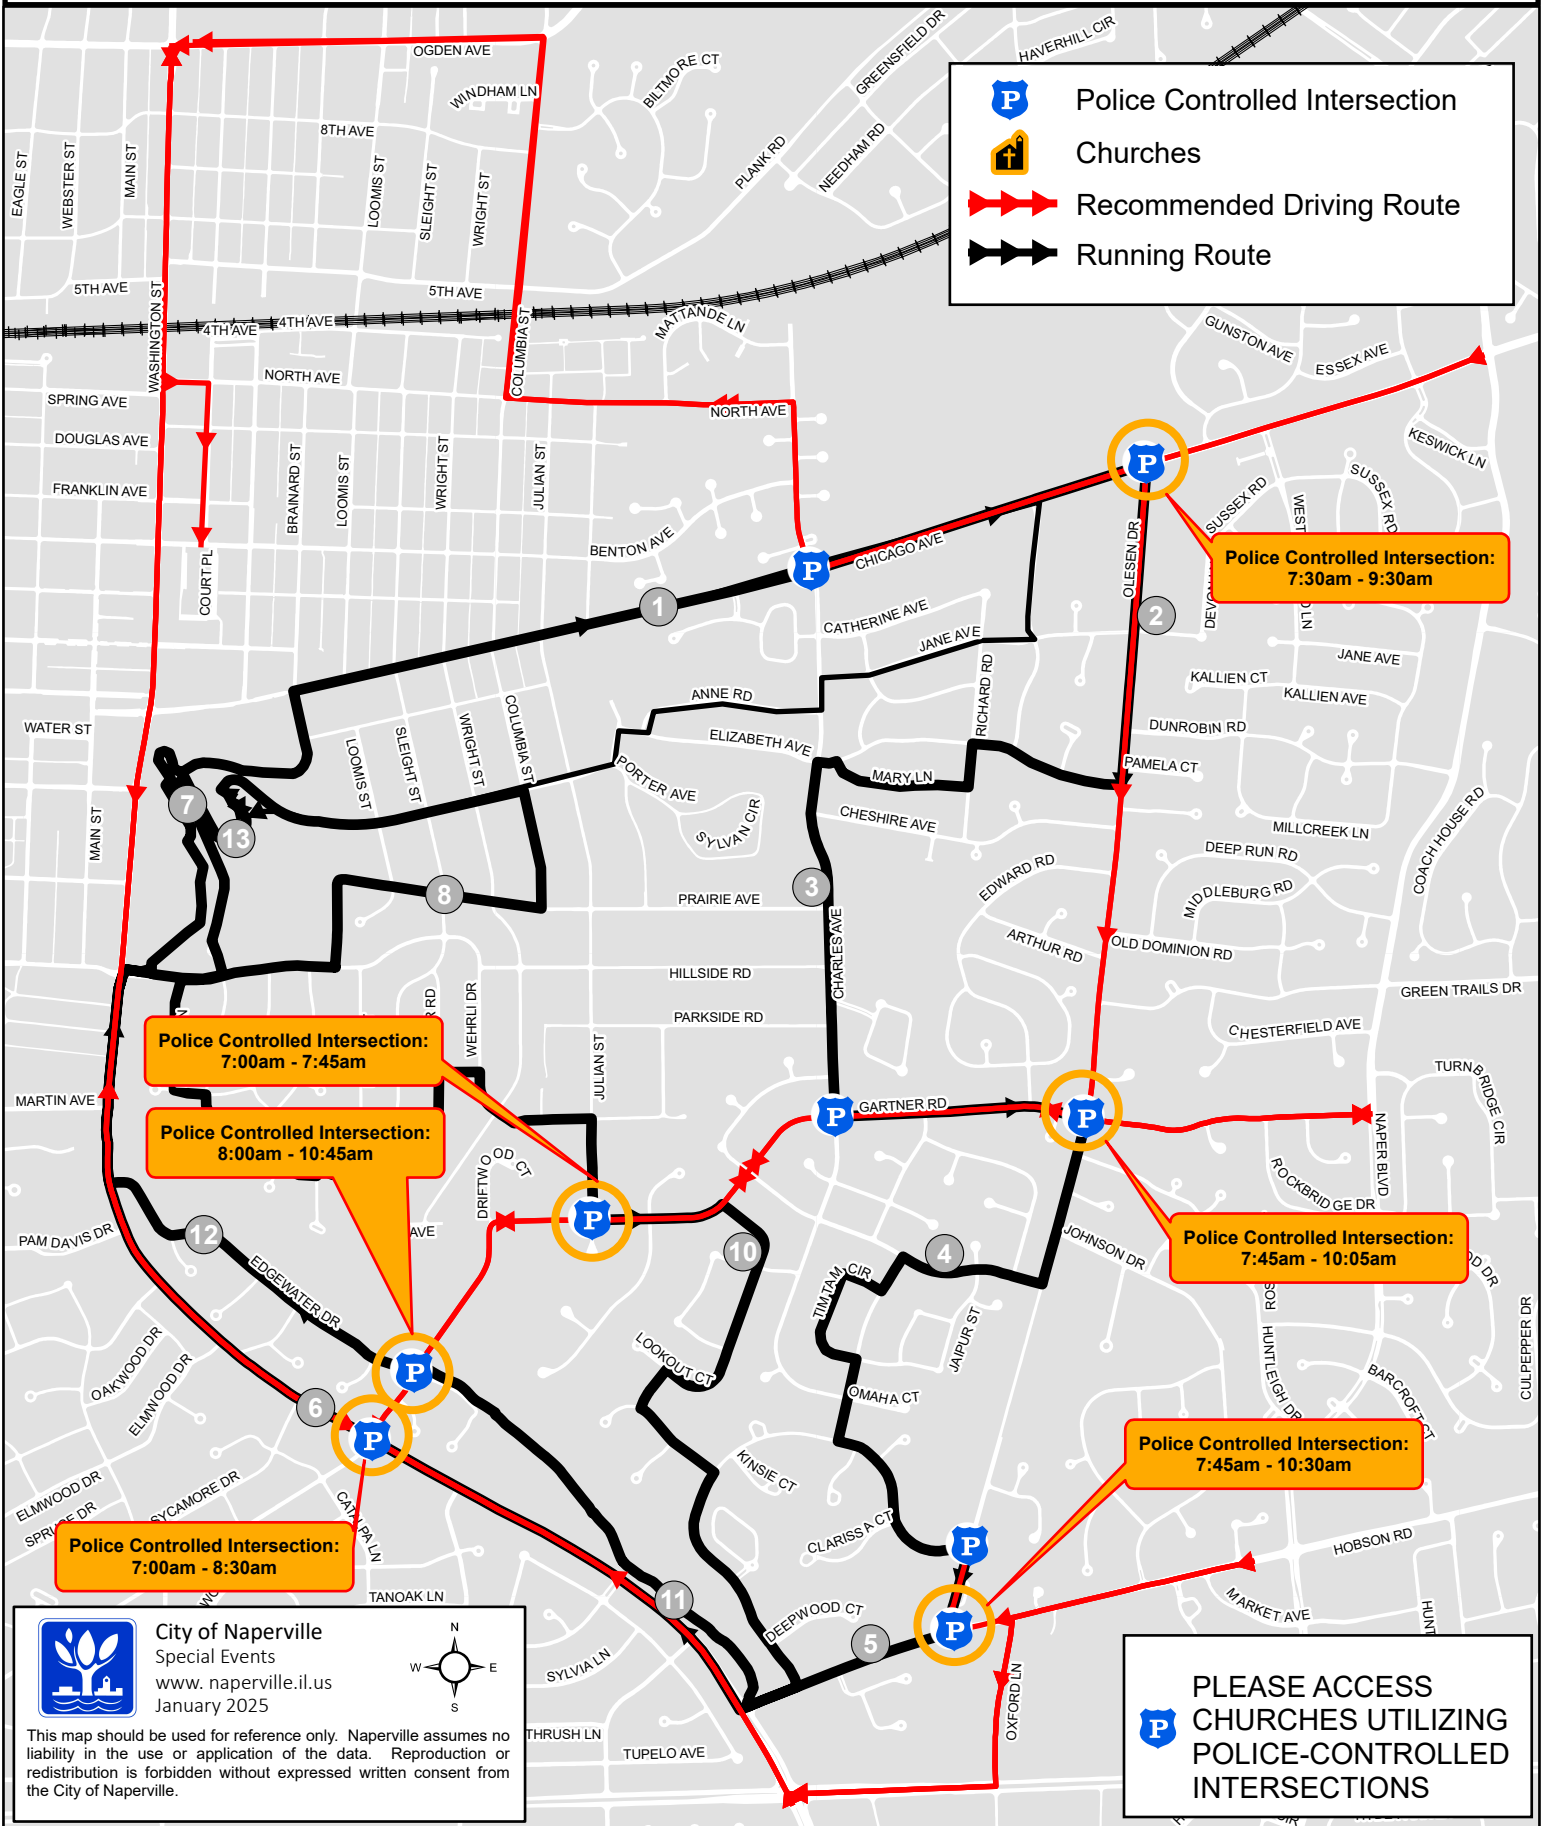

Naperville Women's Half Marathon & 5K

Naperville Women's Half-Marathon and 5K - April 13, 2025 CHURCH DETOUR ROUTE MAP

-  Police Controlled Intersection
-  Churches
-  Recommended Driving Route
-  Running Route

**Police Controlled Intersection:
7:30am - 9:30am**

**Police Controlled Intersection:
7:00am - 7:45am**

**Police Controlled Intersection:
8:00am - 10:45am**

**Police Controlled Intersection:
7:45am - 10:05am**

**Police Controlled Intersection:
7:00am - 8:30am**

**Police Controlled Intersection:
7:45am - 10:30am**

**PLEASE ACCESS
CHURCHES UTILIZING
POLICE-CONTROLLED
INTERSECTIONS**

City of Naperville
Special Events
www.naperville.il.us
January 2025

This map should be used for reference only. Naperville assumes no liability in the use or application of the data. Reproduction or redistribution is forbidden without expressed written consent from the City of Naperville.